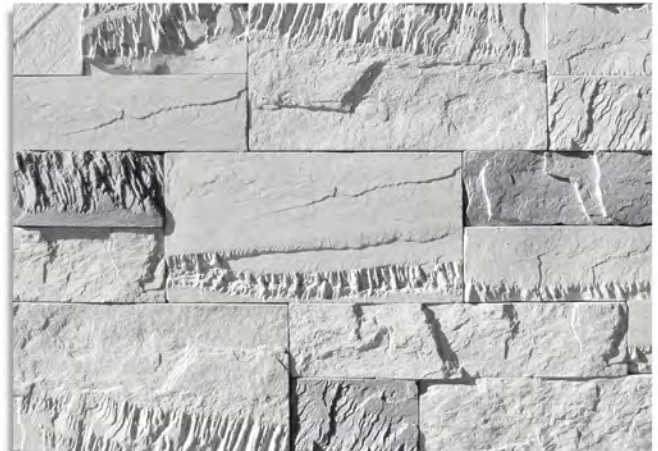

**White - Pro Ledge**

**Huron - Pro Ledge**

**White - 3" Split Limestone**

**Manufactured Stone Veneer**

**CORONADO**<sup>®</sup>  
STONE PRODUCTS

**Huron - Honey Ledge**

**Rocky Mountain - Honey Ledge**

**Black Forest - Belgian Castle**

**Glacier - Sawtooth Ledge**

**Northland - Sawtooth Ledge**

**Birch Grove - Sawtooth Ledge**

**Manufactured Stone Veneer**

**Polar - Hackett Stone**

**Fernie - Hackett Stone**

**Biarwood - Ledge Stone**

**Silverhorn - Desert Stone**

## ***See Schulz for Pricing***

**Alpine Ledge - Dark Ridge**

**Alpine Ledge - Black Mountain**

**Brick - Noir**

**Brick - Alpine**