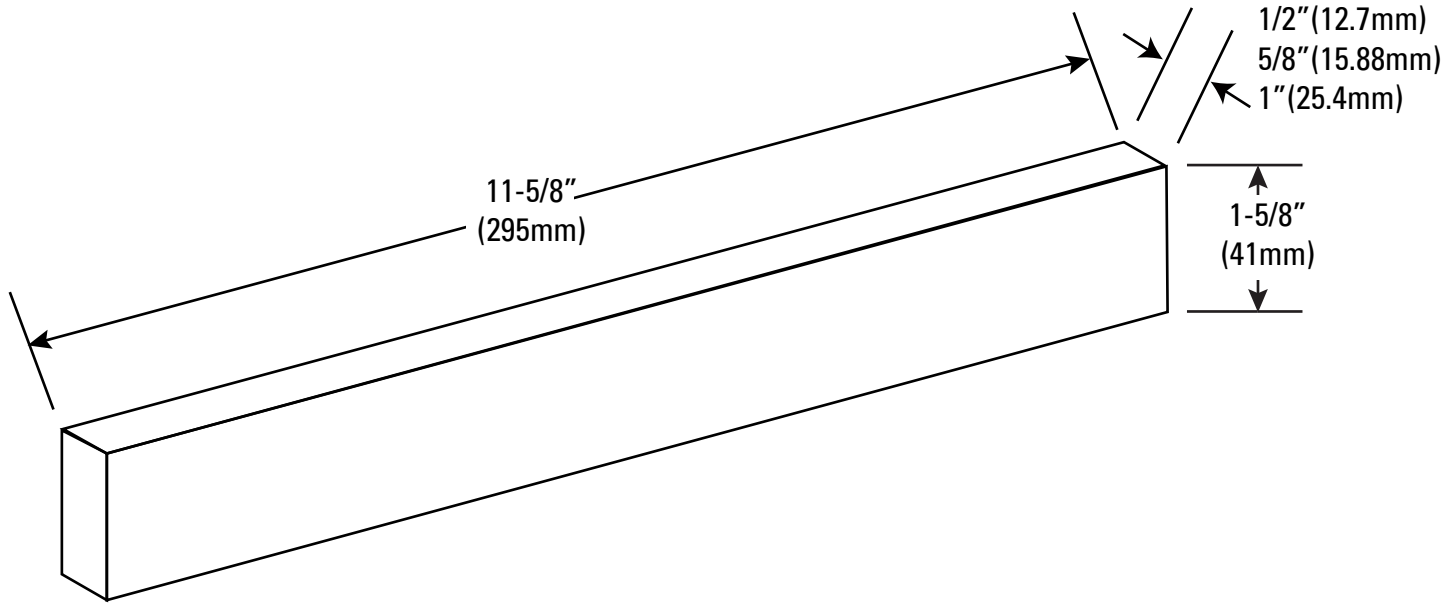

# ROMAN THIN BRICK

NOT ALL PRODUCTS ARE AVAILABLE IN ALL COLORS AND/OR SIZE. PLEASE CONTACT ENDICOTT FOR AVAILABILITY.

ENDICOTT ROMAN THIN BRICKS CONFORM TO ASTM C1088 SPECIFICATIONS. ASTM TYPE AND GRADE ARE DEPENDENT ON TEXTURE AND OTHER FACTORS.